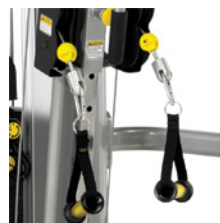

VR3 CABLE COLUMN TOTAL ACCESS

FEATURES

Locking plunger adjustment on swing away seat allows easy access for wheelchair users and on-handed seat adjustment for users with limited mobility.

Multi-Function exerciser offering a very wide variety of exercises for all non-disabled and disabled users.

Laser cut numbers on vertical height adjustment pole. The large numbers can be easily identified by visually impaired users.

Low start weight Low 2.5 kg start weights and 1.25 kg increments permit single arm exercise for users with stroke or other upper body impairment.

Height adjustment lever Pistol grip height adjustment enables adjustment of start height with one hand, essential for amputees and stroke users.

Twist select weight selection Integral 3-position Twist Select mechanism offers ease of weight selection from seated exercise position.

SPECIFICATIONS

Product Number	14220
Dimensions L x W x H	52" x 43" x 92" (132 cm x 110 cm x 233 cm)
Standard Weight Stack	305 lbs (138 kg)

Twist select

Large stability handles

Upgrade your club with customized Cybex equipment.
Visit mydesign.cybexintl.com